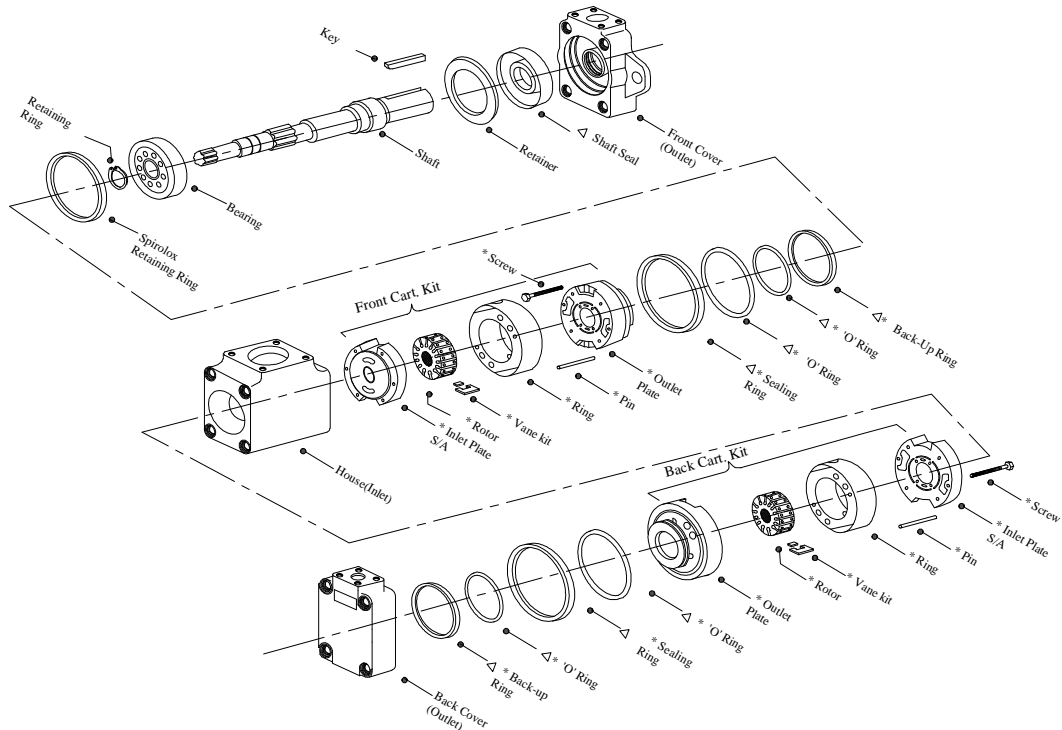

IFP INDUSTRIAL DOUBLE VANE PUMP SERVICE PARTS INFORMATION

△ INCLUDE IN SEAL KIT
* INCLUDED IN CARTRIDGE KIT

2520V/3520V/4520V/3525V/4525V

△ INCLUDE IN SEAL KIT
* INCLUDED IN CARTRIDGE KIT

4535V