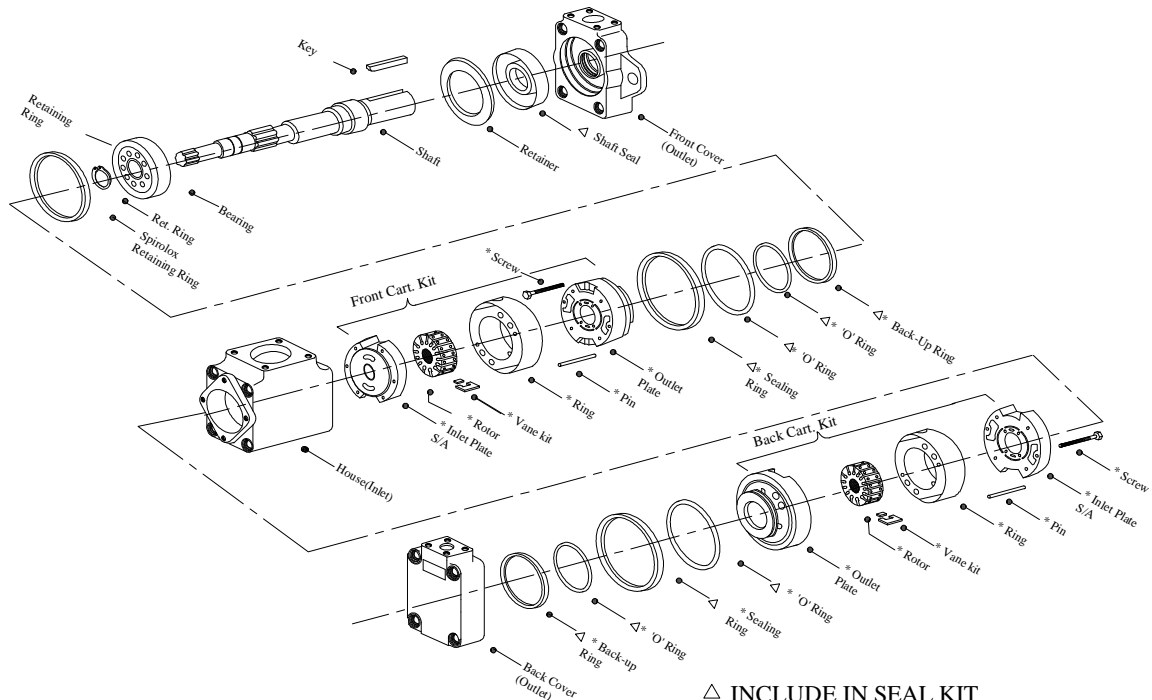

IFP INDUSTRIAL DOUBLE VANE PUMP SERVICE PARTS INFORMATION

△ INCLUDE IN SEAL KIT
* INCLUDED IN CARTRIDGE KIT

2520V/3520V/4520V/3525V/4525V

△ INCLUDE IN SEAL KIT
* INCLUDED IN CARTRIDGE KIT

4535V